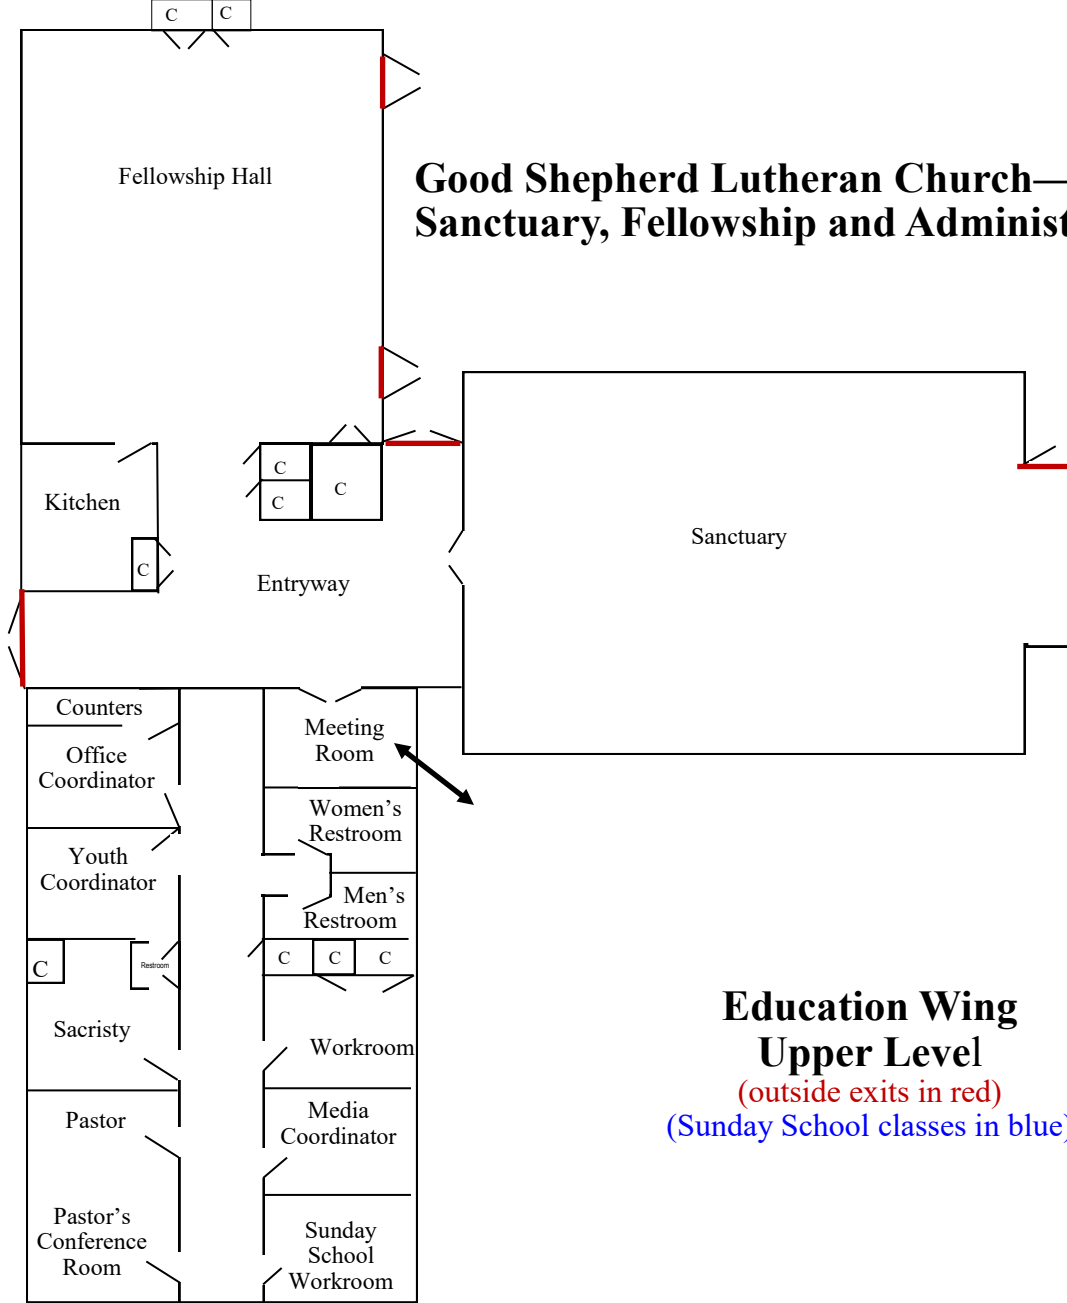

Good Shepherd Lutheran Church—Main Building Sanctuary, Fellowship and Administrative Hallway

Education Wing Upper Level (outside exits in red) (Sunday School classes in blue)